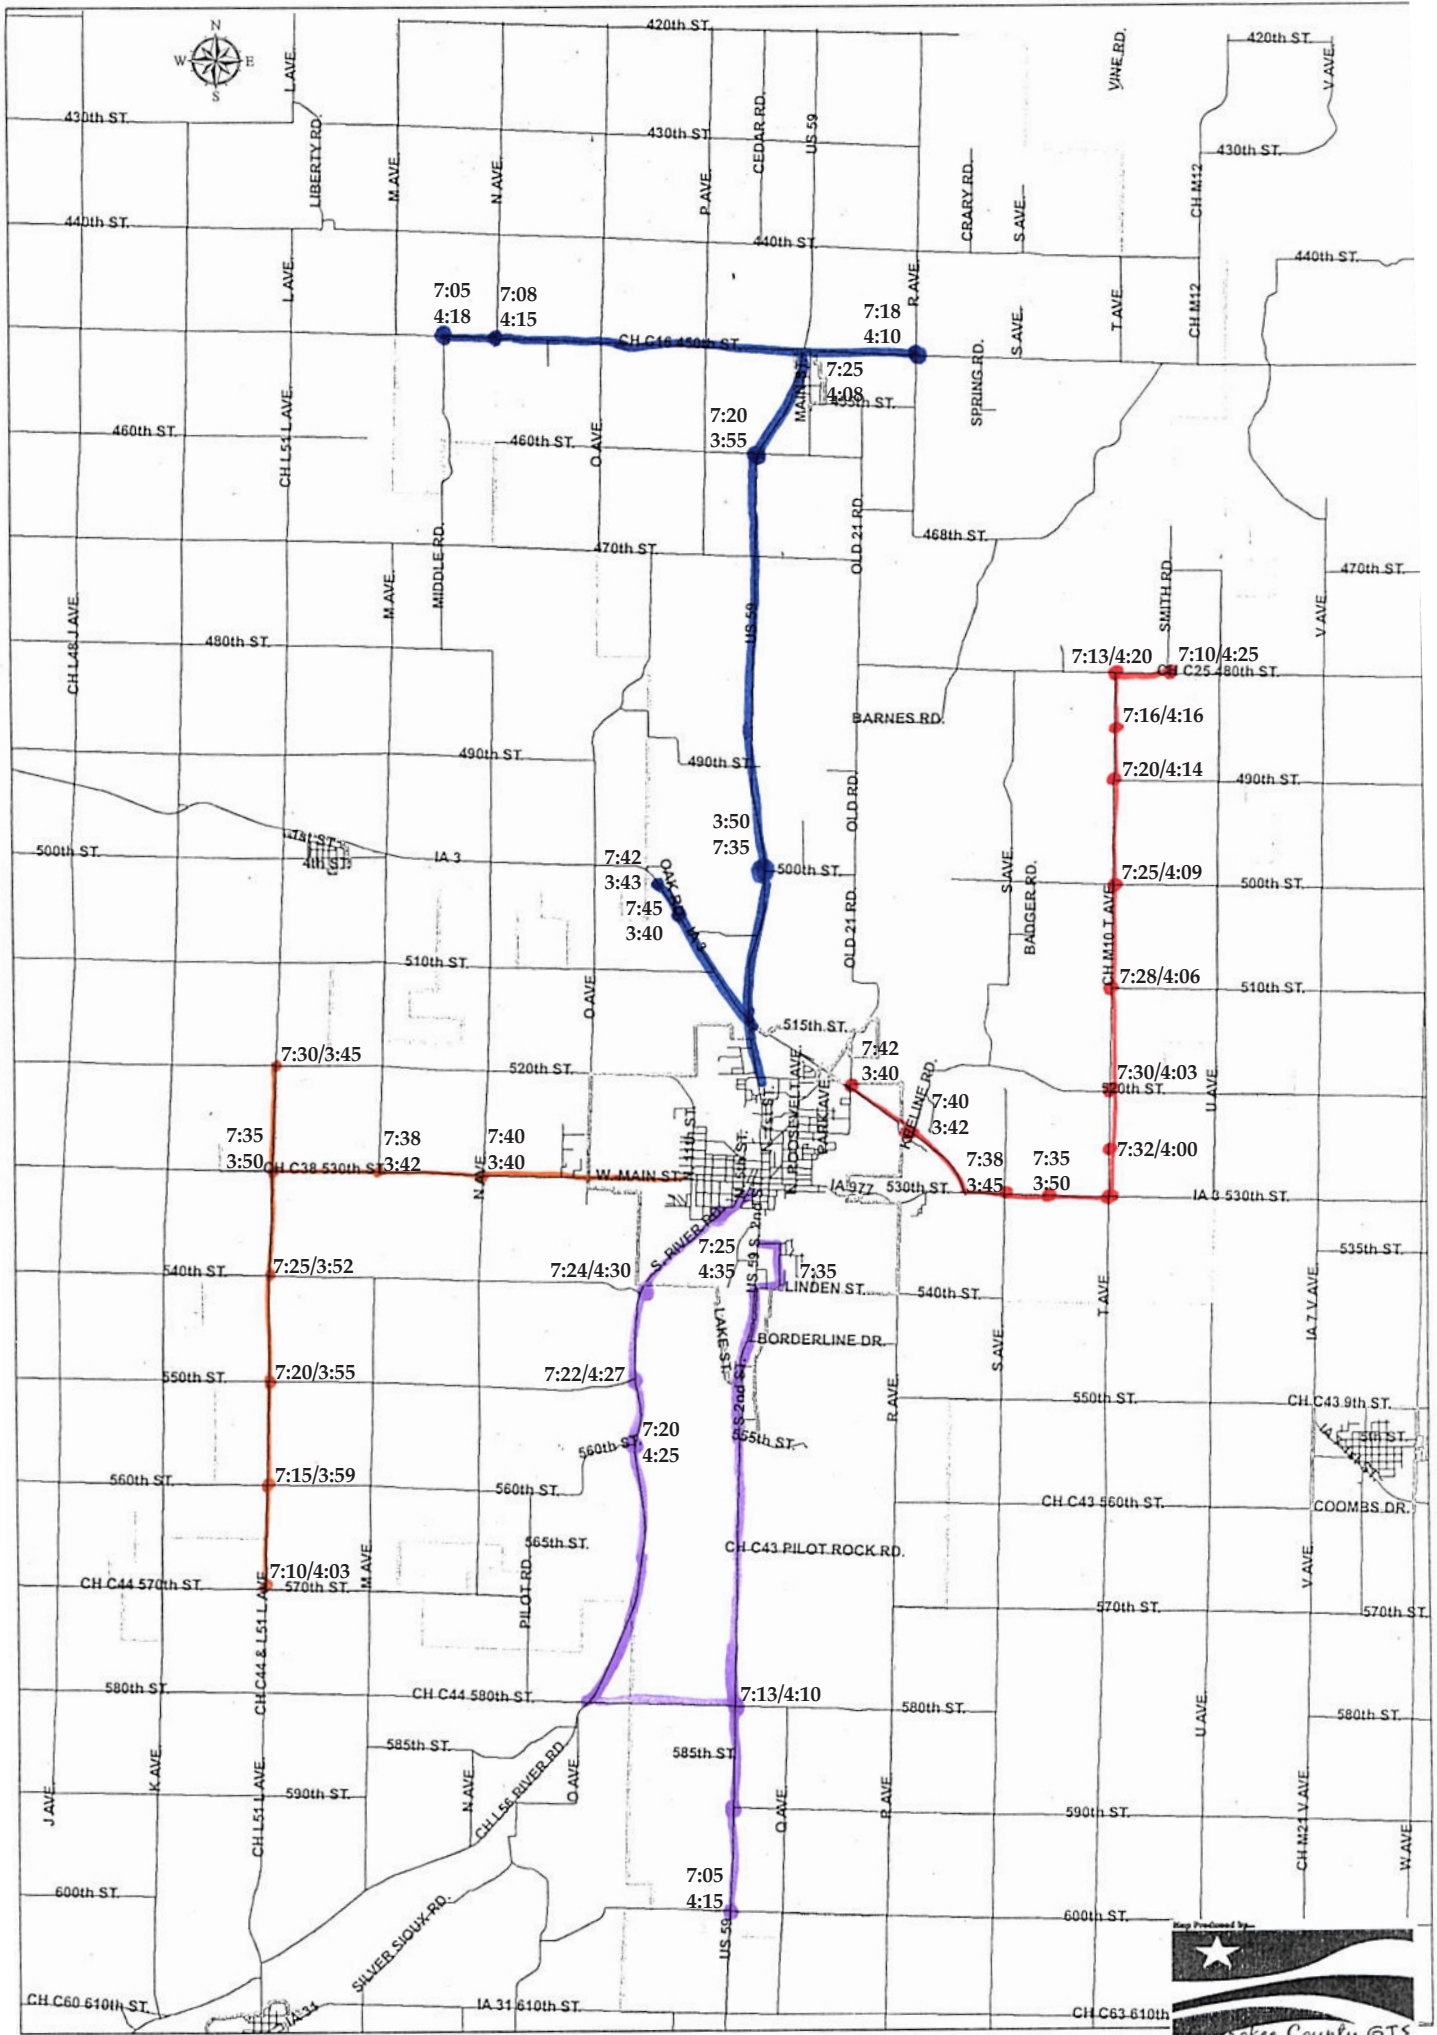

Cherokee School Emergency Bus

Please be mindful as times may vary 5 minutes either way.
 Bus #26- Nate in orange Bus #14 - Dick/Bill in purple
 Bus #12 - Harry in red Bus #2 - Randy in blue